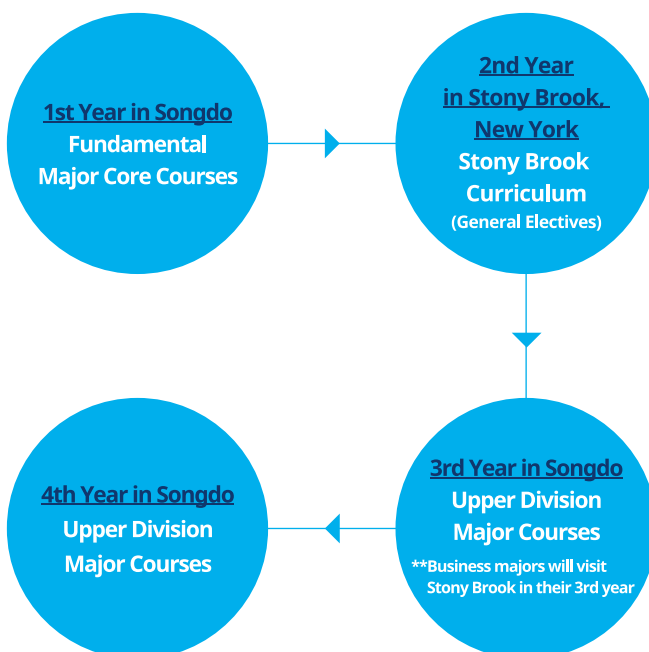

Why SUNY Korea

- **Prestigious American Degree**
  - Stony Brook University curriculum, faculty and degree
- **State-of-the-Art Facilities**
  - Multimedia classrooms, library, research labs, sports center, auditorium, multi-cultural activity center, dining hall, dormitory, guest house
- **Multi-Cultural Learning Environment**
  - Students, faculties from all corners of the world, learning and living together on campus
- **Studying in the US**
  - 1 year core course curriculum at Stony Brook University, New York
- **Global Network**
  - Be part of the global SUNY and Stony Brook alumni network
- **Scholarship Opportunities**
  - Scholarships recognizing students of excellence and special talents
- **International Career**
  - Multi-lingual, multi-cultural students welcomed in many multinational companies operating

Majors and Programs

- **Undergraduate Programs**
  - Applied Mathematics & Statistics
  - Business Management
  - Computer Science
  - Mechanical Engineering
  - Technological Systems Management
- **Graduate Programs (Master's & Ph.D.)**
  - Applied Mathematics & Statistics
  - Computer Science
  - Mechanical Engineering
  - Technological Systems Management

Unique Curriculum